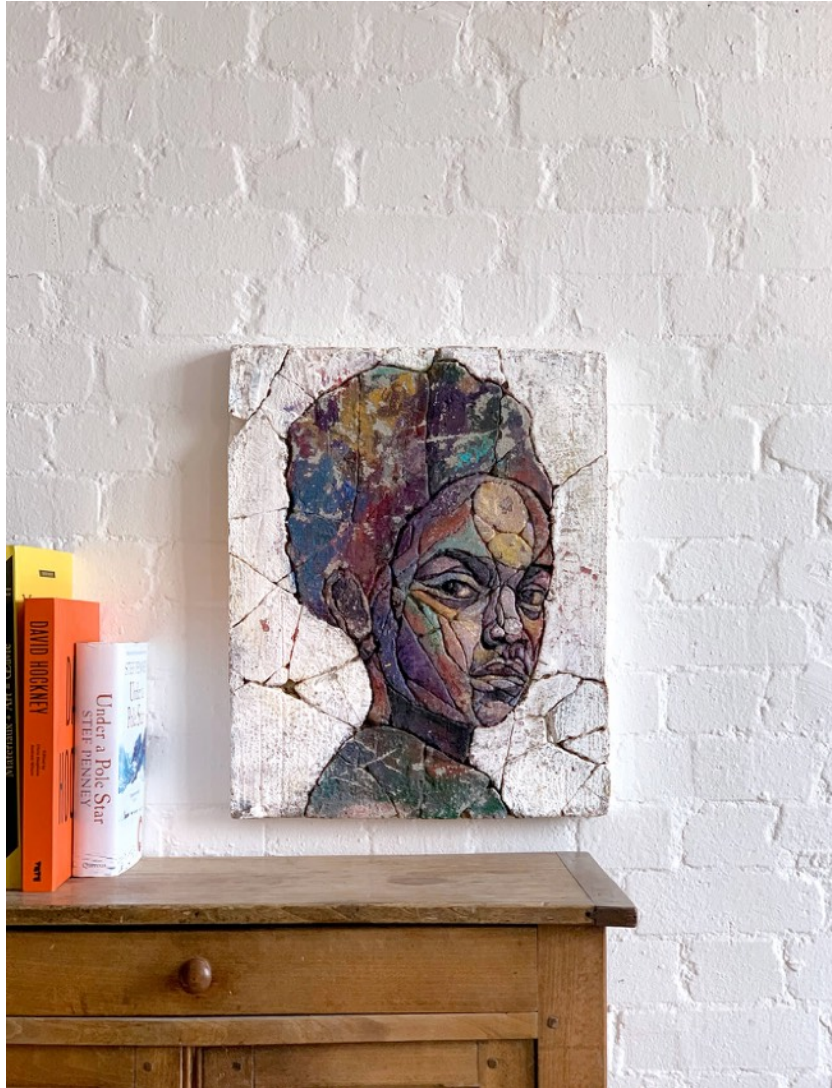

PRECIOUS

**FROM MATTHEW SMALL
24 - 30 SEPTEMBER 2020**

Nelly Duff

JADEN

Oil and Acrylic
on found metal
77 x 45 x 3 cm
£3500

KIARA

Oil and acrylic on
found metal

72 x 44 x 5.5cm

£3450

MOSES

Oil and Acrylic on
engraved cement

42 x 31.8 x 4

£1300

ALEXANDRIA

Oil and acrylic on
engraved cement

52.5 x 42.5 x 4cm

Oil and Acrylic
on found metal
62 x 47.3 x 3cm
£4000

BELINDA

Oil and Acrylic on
found metal

70 x 70 x 4cm

£5000

TYRONE

Assembled Metal,
Oil and Acrylic on
Wood
71.5 x 65.5 x 2.5cm
£5250

KEVIN

Oil, Acrylic and
Assembled wood on
board

105.5 x 105.5 x 3cm
£9800

— LIMITED EDITIONS —

'NATASHA - RAINBOW'

Flatbed print with silkscreen spot varnishes, unquely hand finished by the artist with acrylic and ink.