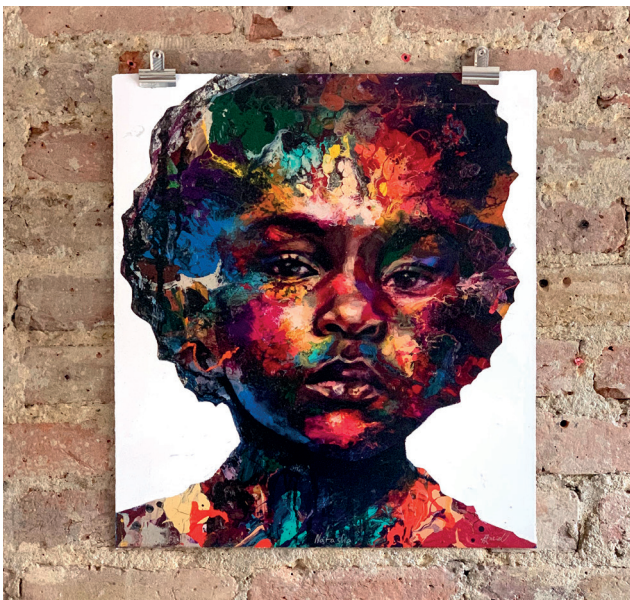

£3450

MOSES

Oil and Acrylic on
engraved cement

42 x 31.8 x 4

£1300

ALEXANDRIA

Oil and acrylic on
engraved cement

52.5 x 42.5 x 4cm

Oil, Acrylic and
Assembled wood on
board

105.5 x 105.5 x 3cm
£9800

— LIMITED EDITIONS —

'NATASHA - RAINBOW'

Flatbed print with silkscreen spot varnishes, unquely hand finished by the artist with acrylic and ink.

70cm x 77cm

Hand signed by the artist

Unique edition of 5 one-off pieces

£695

'NATASHA - GOLD'

Flatbed print with silkscreen spot varnishes, unquely hand finished by the artist with gold, silver and white acrylic and ink.

70cm x 77cm

Hand signed by the artist

Unique edition of 5 one-off pieces

£495

'NATASHA - MAIN EDITION'

Flatbed print with silkscreen spot varnishes

45cm x 51cm

Hand signed by the artist