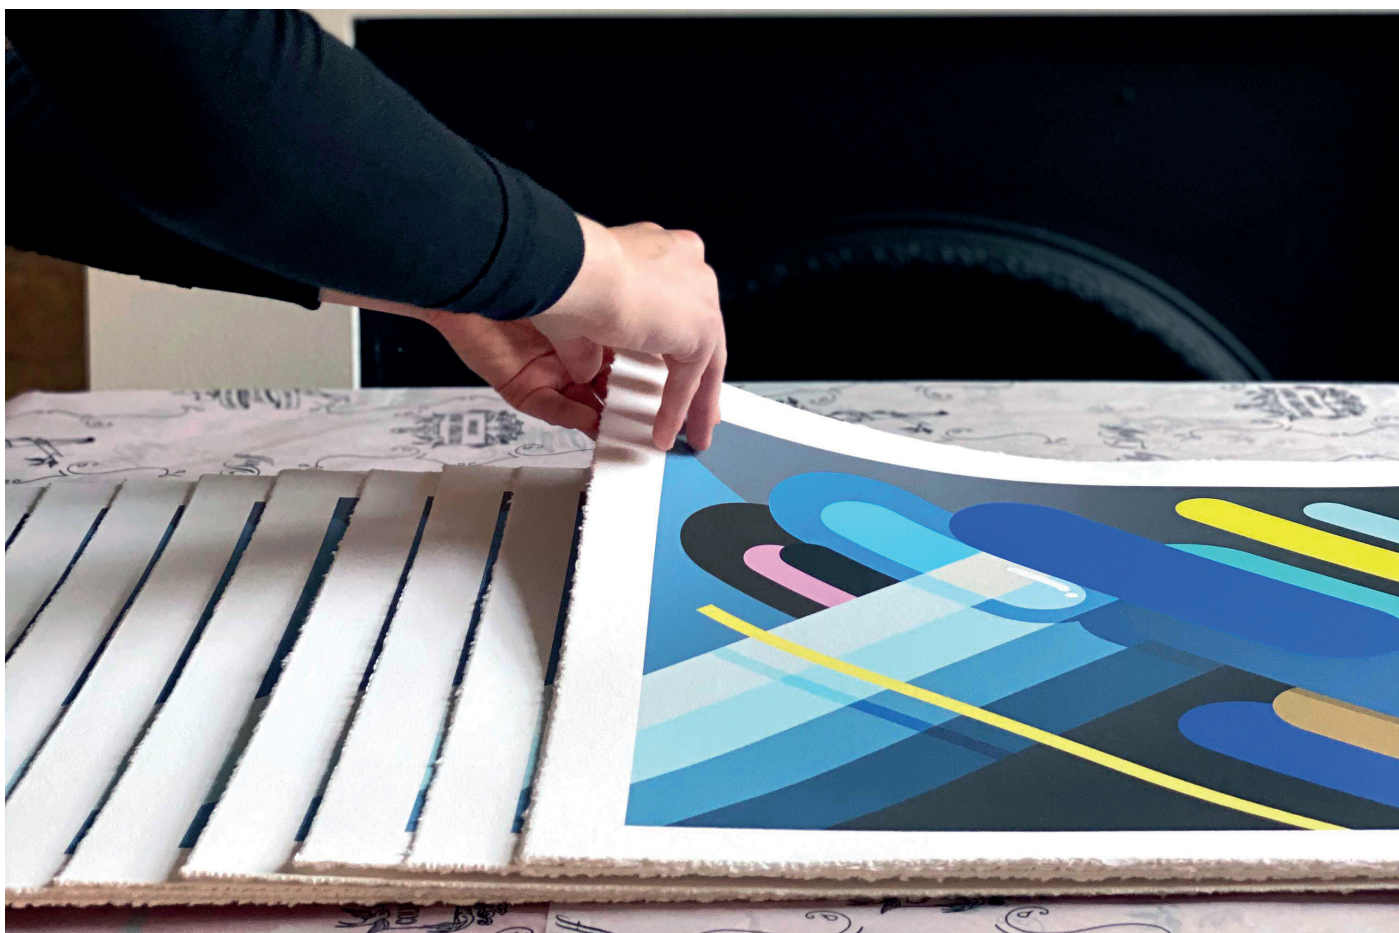

'DIFFRACTION'

103cm x 74cm x 6cm

Acrylic on canvas in handmade wooden
tray frame, signed en verso

2020

£2,500

'JENEVIEVE'

101cm x 76cm x 4cm

Acrylic on canvas, signed en verso

101cm x 76cm x 4cm

Acrylic on canvas, signed en verso

2020

£2,300

— **LIMITED EDITIONS** —

HALCYON

2020

'HALCYON - BIJOU'