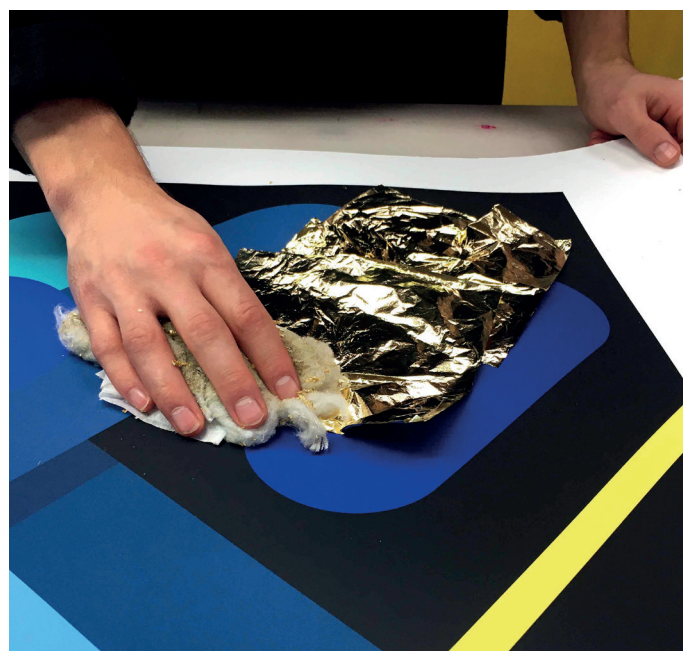

101cm x 76cm x 4cm

Acrylic on canvas, signed en verso

2020

£2,300

— **LIMITED EDITIONS** —

HALCYON

2020

'HALCYON - BIJOU'