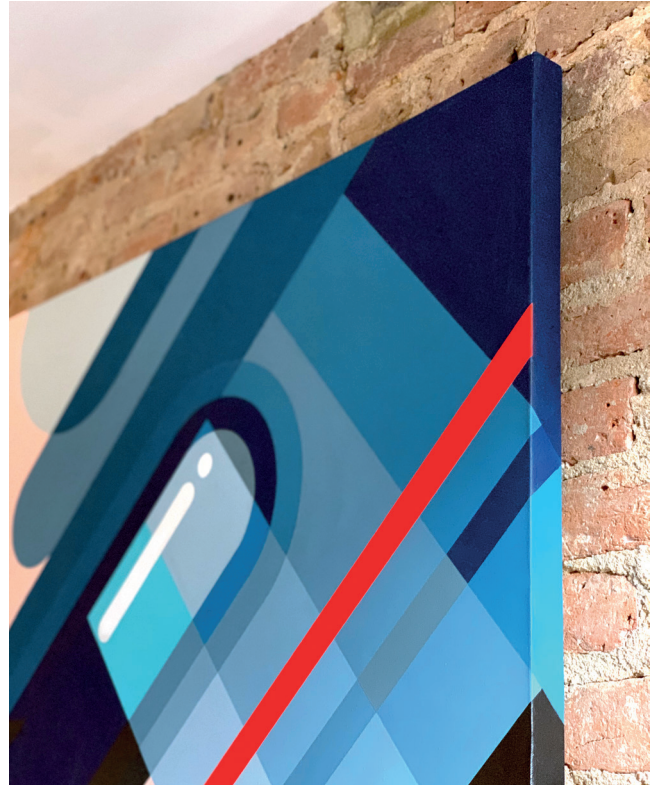

A NEW ONLINE EXHIBITION
DIFFRACTION

————— **FROM** —————

**FLORENCE
BLANCHARD**

05 - 11.11.20

WWW.NELLYDUFF.COM

Nelly Duff

'ROSEMARY & BUTTERFLIES'

76cm x 76cm x 4cm

Acrylic on canvas, signed en verso

2020

£1,800

'STRAWBERRY THIEF V'

100cm x 100cm x 4cm

Acrylic on canvas, signed en verso

2020

£2,100

'DIFFRACTION'

103cm x 74cm x 6cm

Acrylic on canvas in handmade wooden
tray frame, signed en verso

2020

£2,500

'JENEVIEVE'

101cm x 76cm x 4cm

Acrylic on canvas, signed en verso