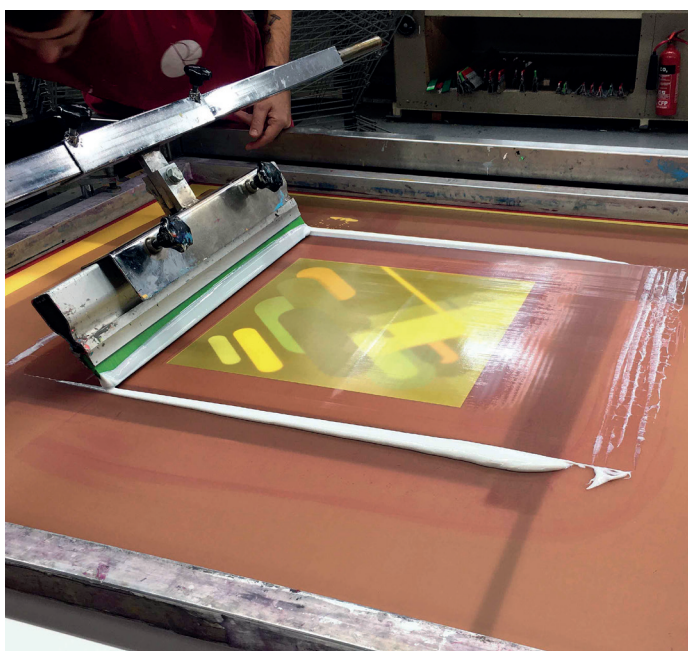

101cm x 76cm x 4cm

Acrylic on canvas, signed en verso

2020

£2,300

— **LIMITED EDITIONS** —

HALCYON

2020

'HALCYON - BIJOU'